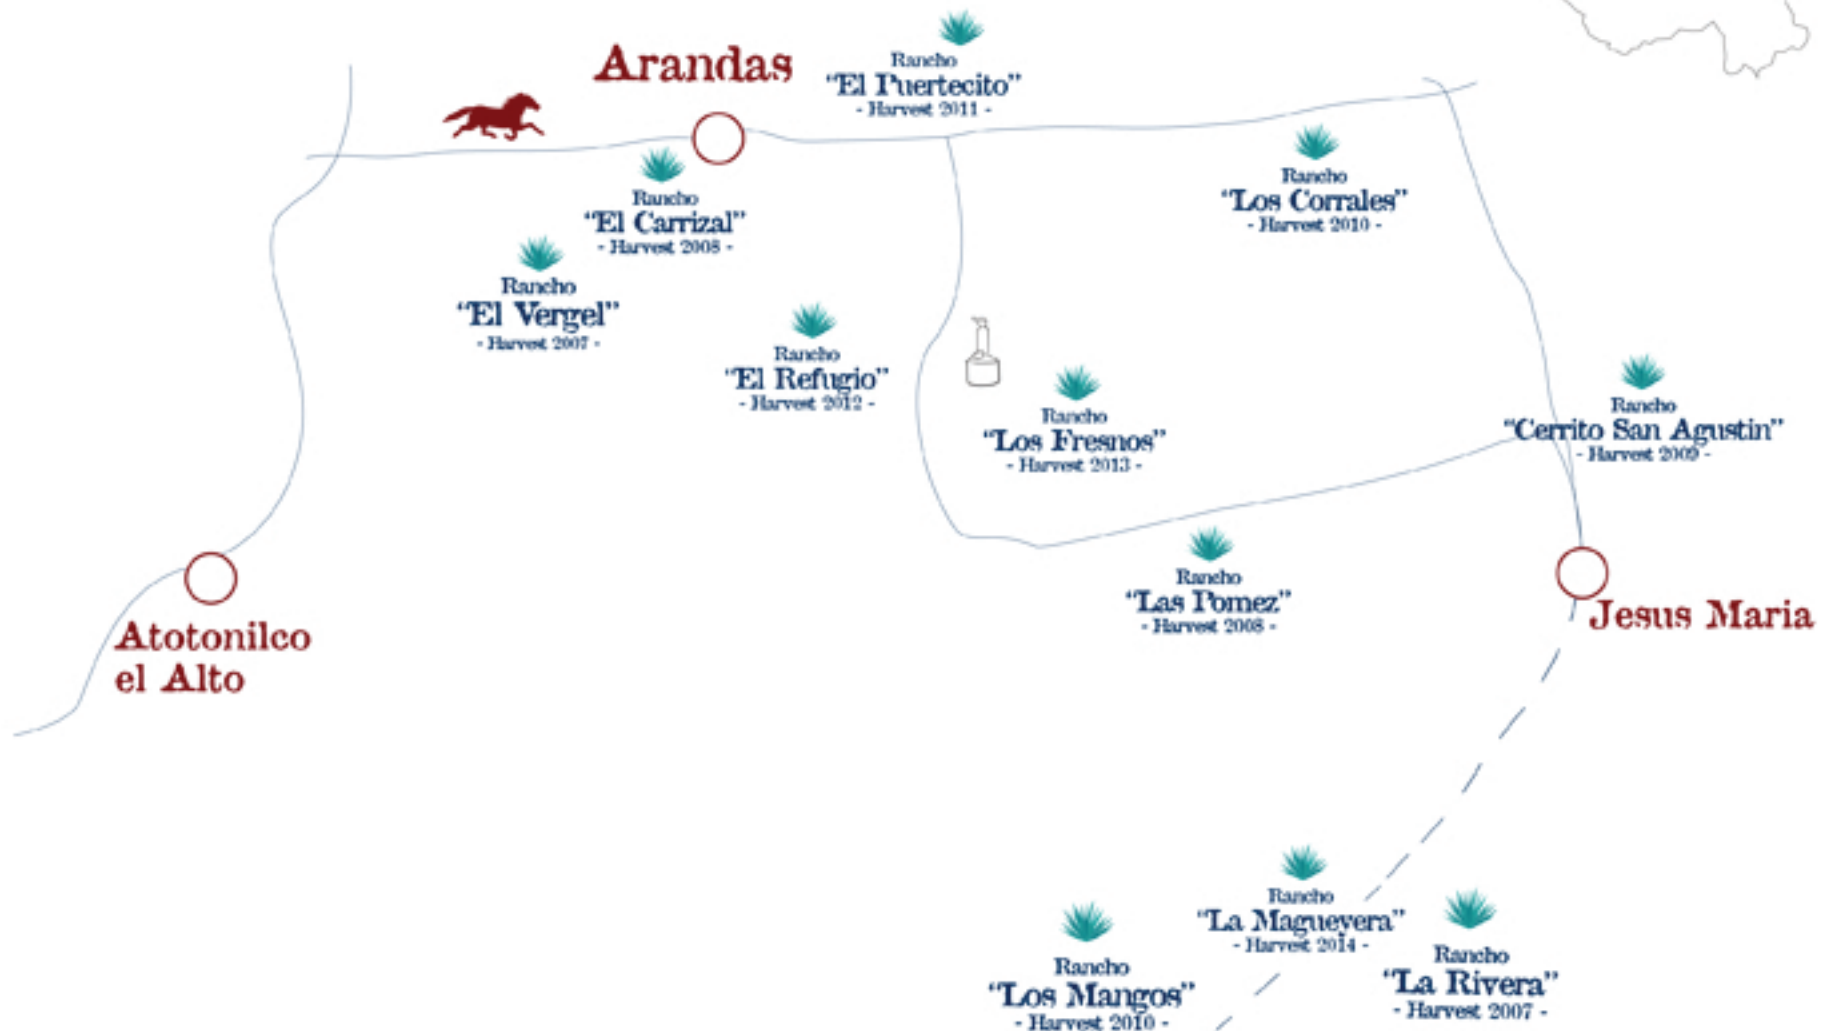

• MEXICO •

• JALISCO •
STATE

SINGLE ESTATE TEQUILA OCHO™

• LOS ALTOS
DE JALISCO •

= agave "Ranchos"

= Destileria
"La Alteña"

— = roads for horses and cars

- - - - = road distance 74 km

○ = main towns